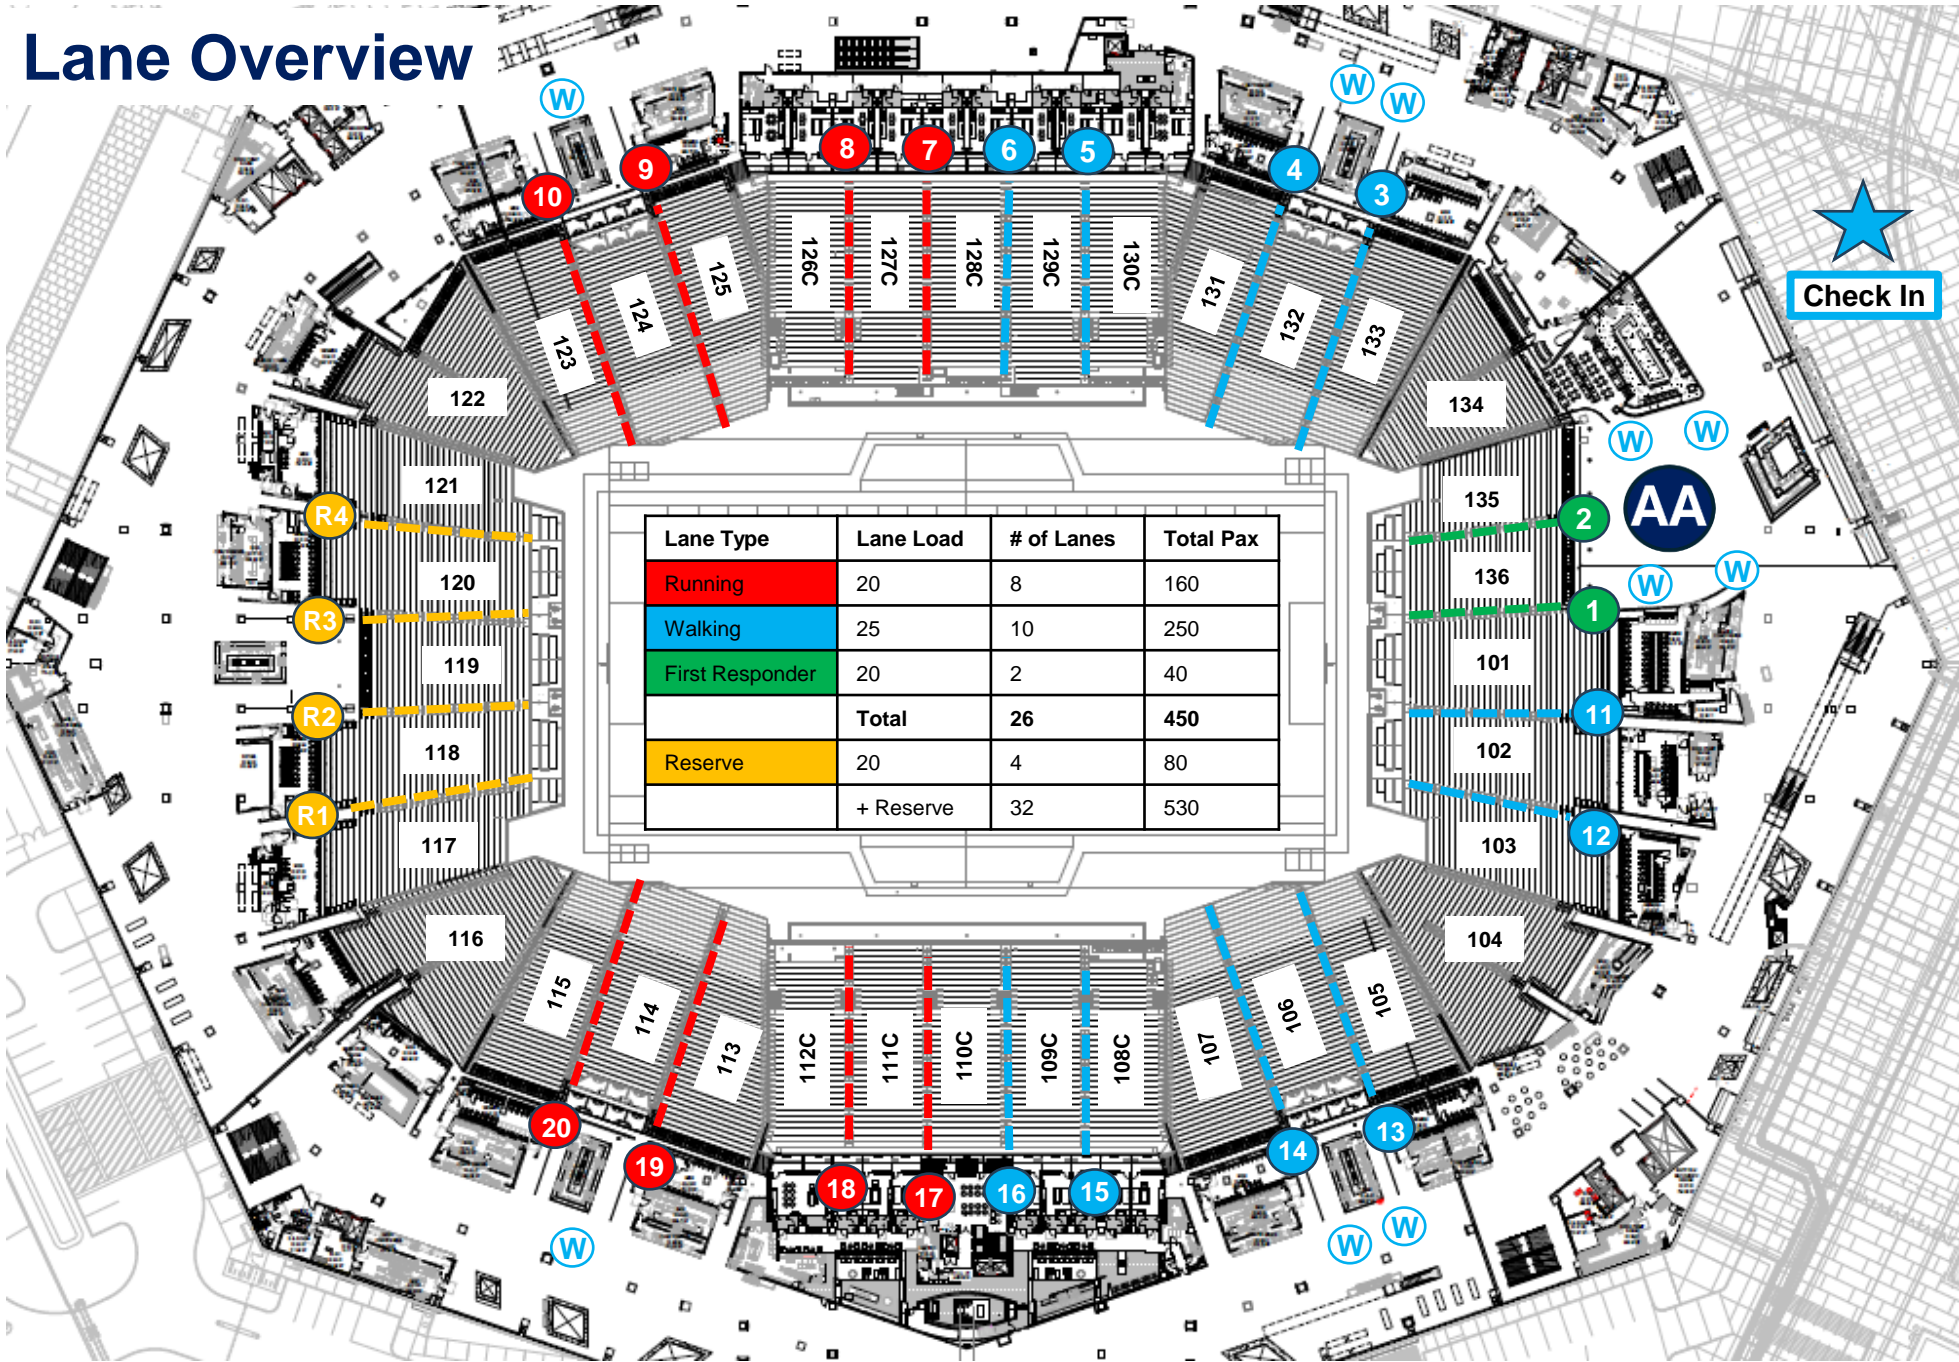

Lane Overview

Lane Type	Lane Load	# of Lanes	Total Pax
Running	20	8	160
Walking	25	10	250
First Responder	20	2	40
	Total	26	450
Reserve	20	4	80
	+ Reserve	32	530

First responder lanes are closer to AA to limit gear movement

Running Lanes are further from AA to serve as a warm-up

Reserve lanes are on far side of the stadium where it will take longer to get to/from AA

Lane	Location	Rounds
1	136/101	18
2	135/136	18
3	133/132	13
4	132/131	13
5	130C/129C	16
6	129C/128C	16
7	128C/127C	16
8	127C/126C	16
9	125/124	13
10	124/123	13
11	101/102	18
12	102/103	18
13	105/106	13
14	106/107	13
15	108C/109C	16
16	109C/110C	16
17	110C/111C	16
18	111C/112C	16
19	113/114	13
20	114/115	13